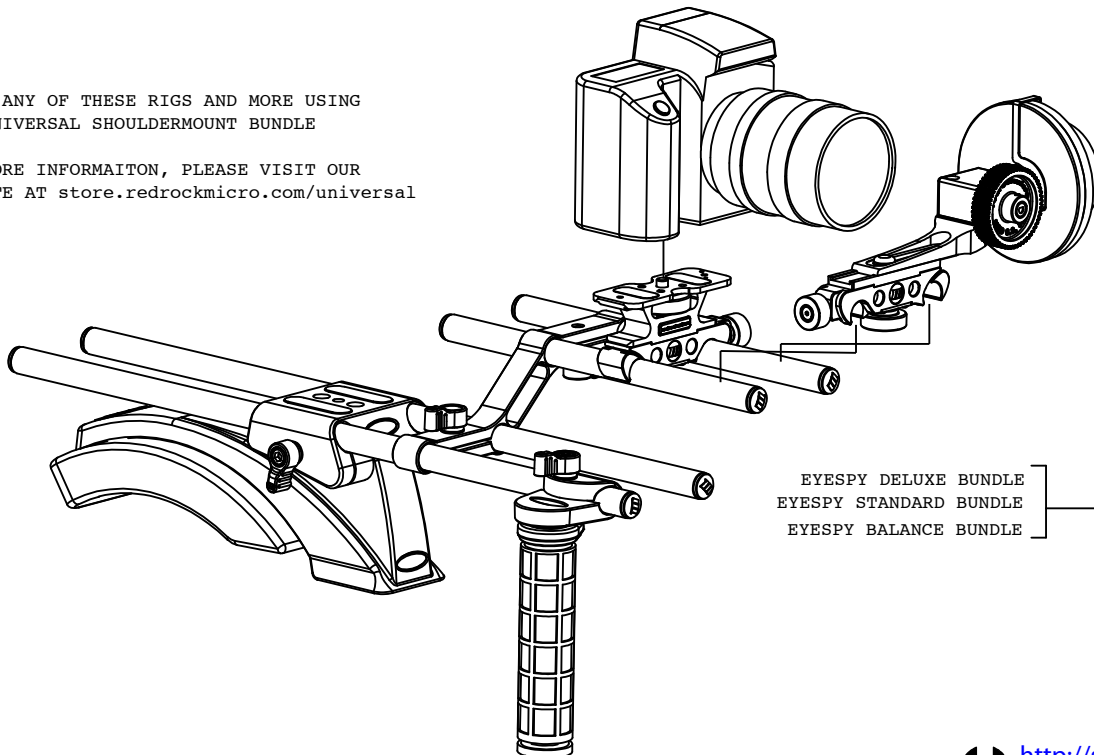

CAST REQUIRED:

DSLR FIELD BUNDLE

BUILD ANY OF THESE RIGS AND MORE USING THE UNIVERSAL SHOULDERMOUNT BUNDLE  
 FOR MORE INFORMATION, PLEASE VISIT OUR WEBSITE AT [store.redrockmicro.com/universal](http://store.redrockmicro.com/universal)

EYESPY DELUXE BUNDLE  
 EYESPY STANDARD BUNDLE  
 EYESPY BALANCE BUNDLE