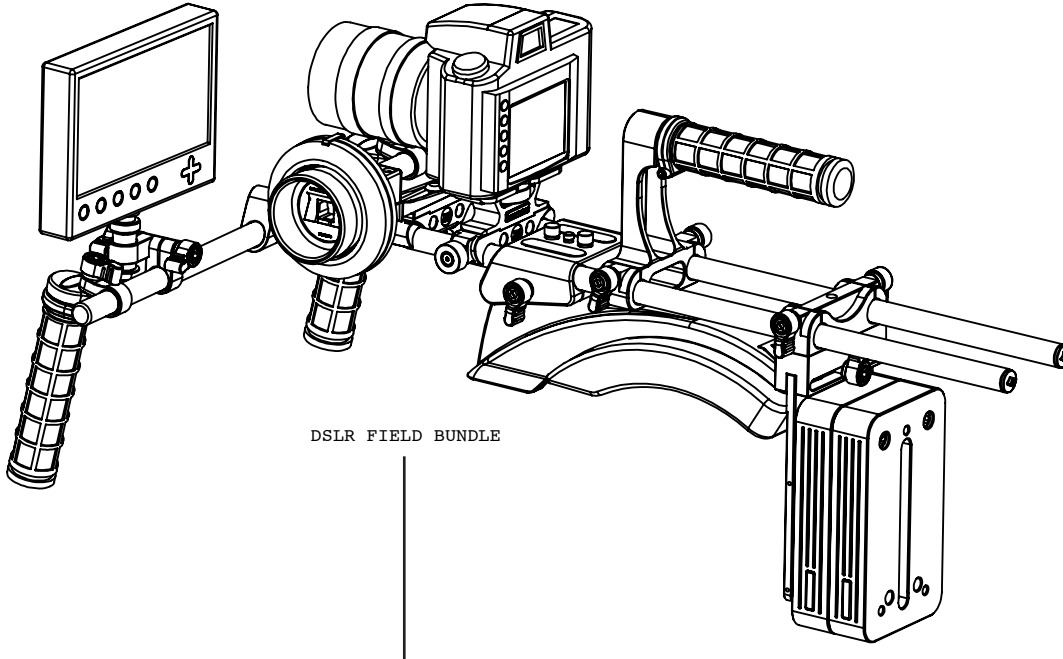

CAST REQUIRED:

DSLR FIELD BUNDLE

BUILD ANY OF THESE RIGS AND MORE USING THE UNIVERSAL SHOULDERMOUNT BUNDLE  
 FOR MORE INFORMATION, PLEASE VISIT OUR WEBSITE AT [store.redrockmicro.com/universal](http://store.redrockmicro.com/universal)

EYESPY DELUXE BUNDLE  
 EYESPY STANDARD BUNDLE  
 EYESPY BALANCE BUNDLE