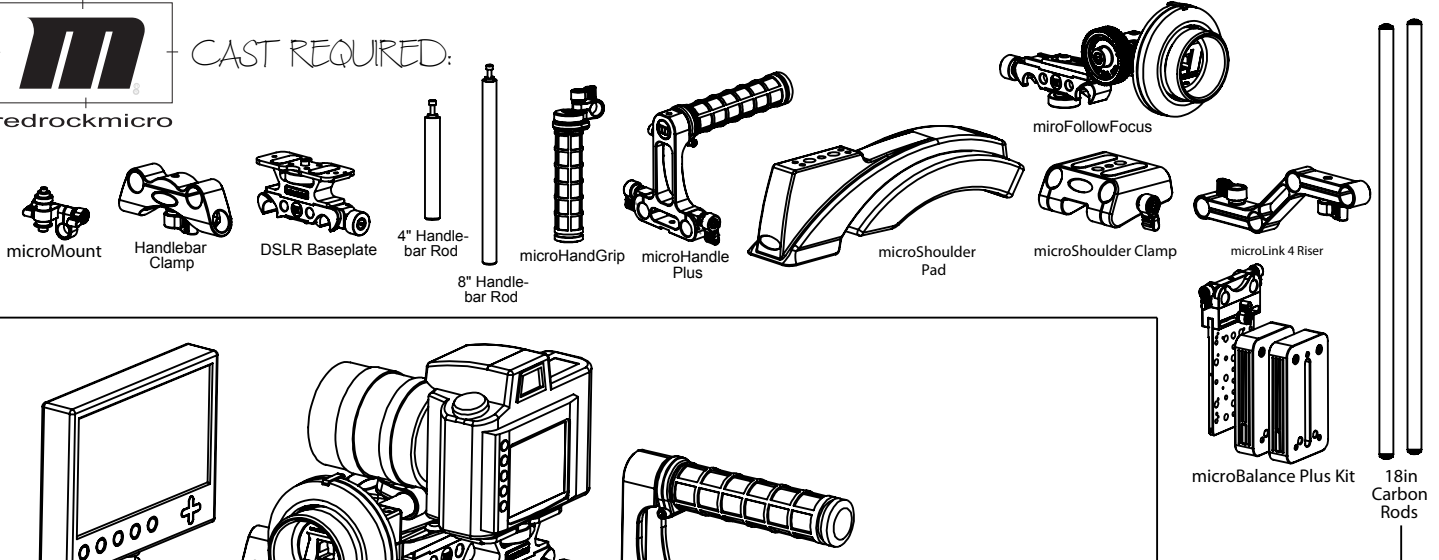

CAST REQUIRED:

DSLR FIELD BUNDLE

BUILD ANY OF THESE RIGS AND MORE USING THE UNIVERSAL SHOULDERMOUNT BUNDLE  
 FOR MORE INFORMATION, PLEASE VISIT OUR WEBSITE AT [store.redrockmicro.com/universal](http://store.redrockmicro.com/universal)

EYESPY DELUXE BUNDLE  
 EYESPY STANDARD BUNDLE  
 EYESPY BALANCE BUNDLE